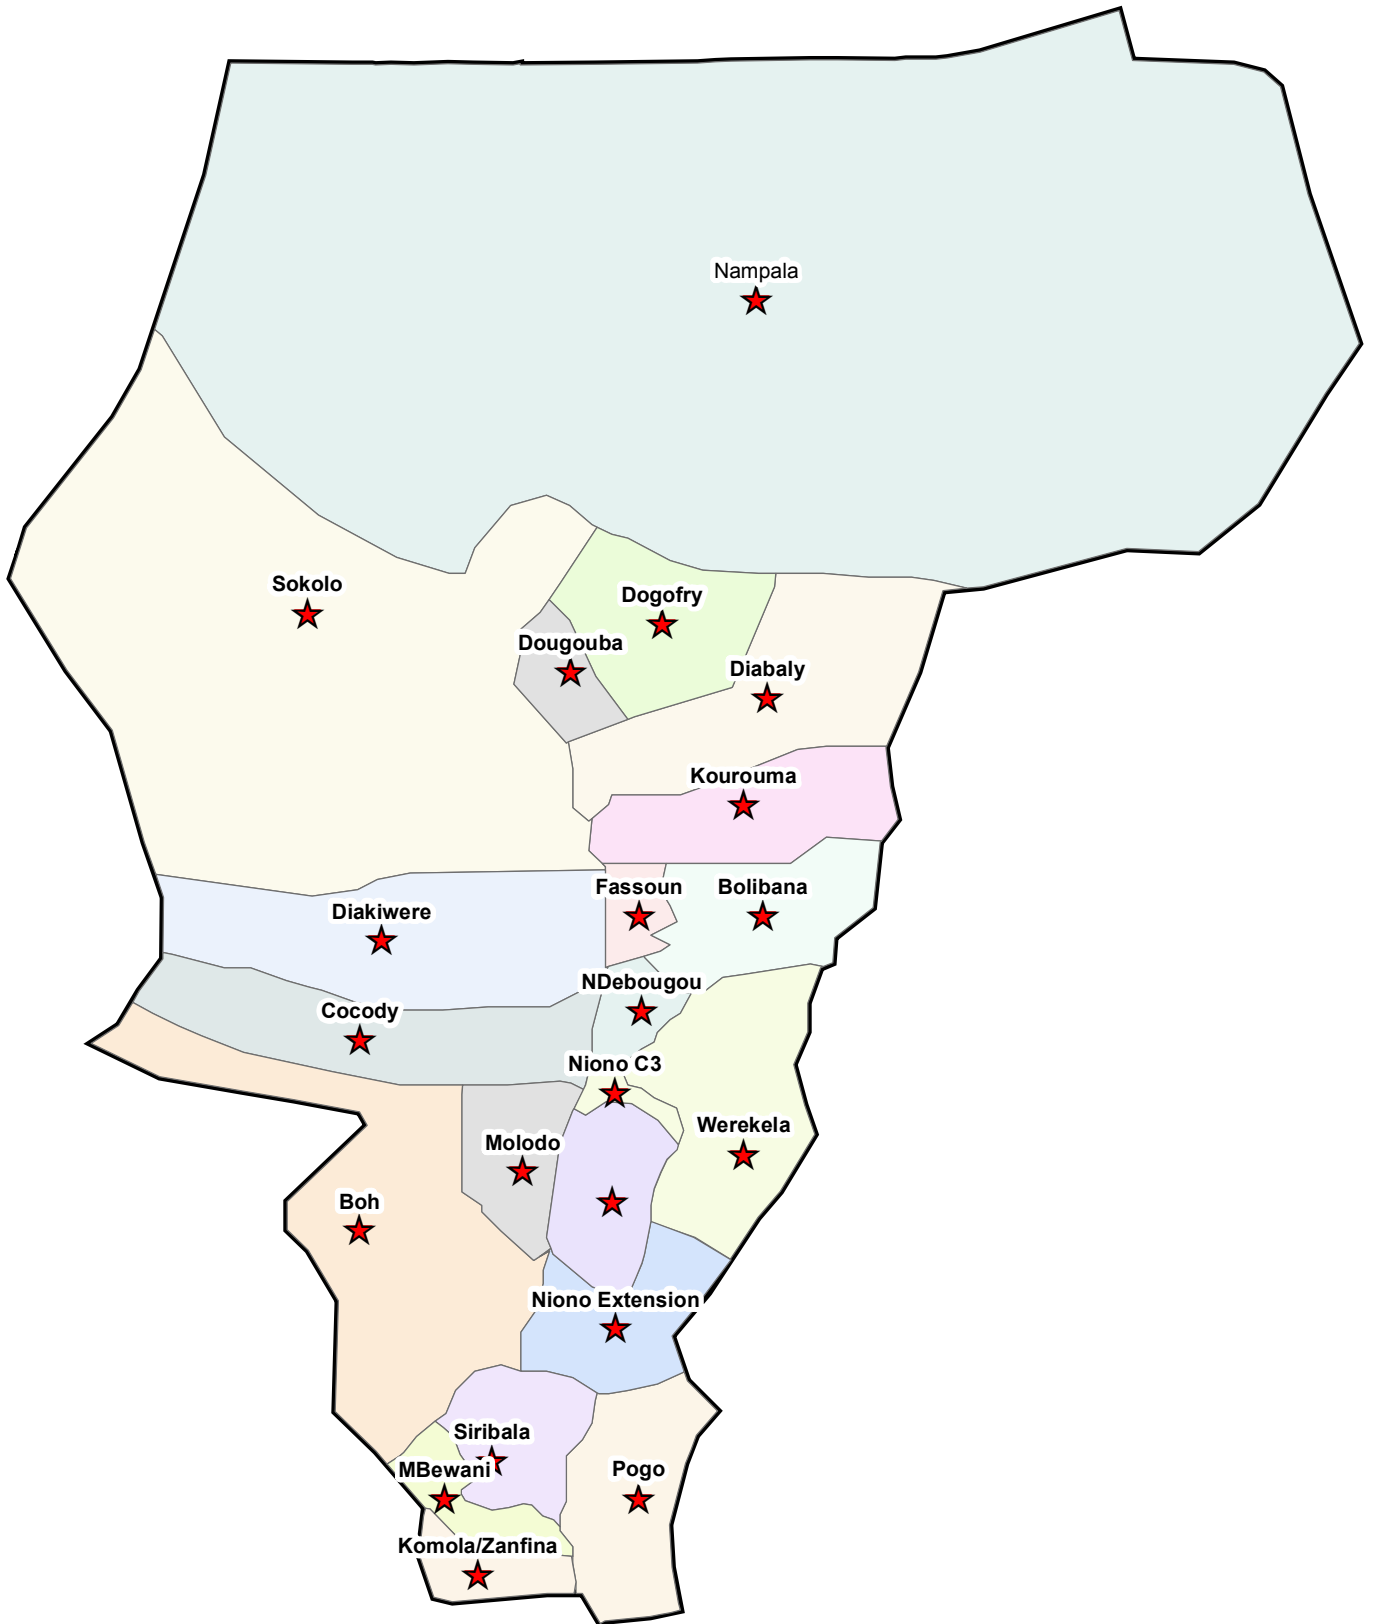

CARTE SANITAIRE DE NIONO VERSION 2011

37,500 18,750 0 37,500 Meters

1:901,623

Legende

★ CSCOM